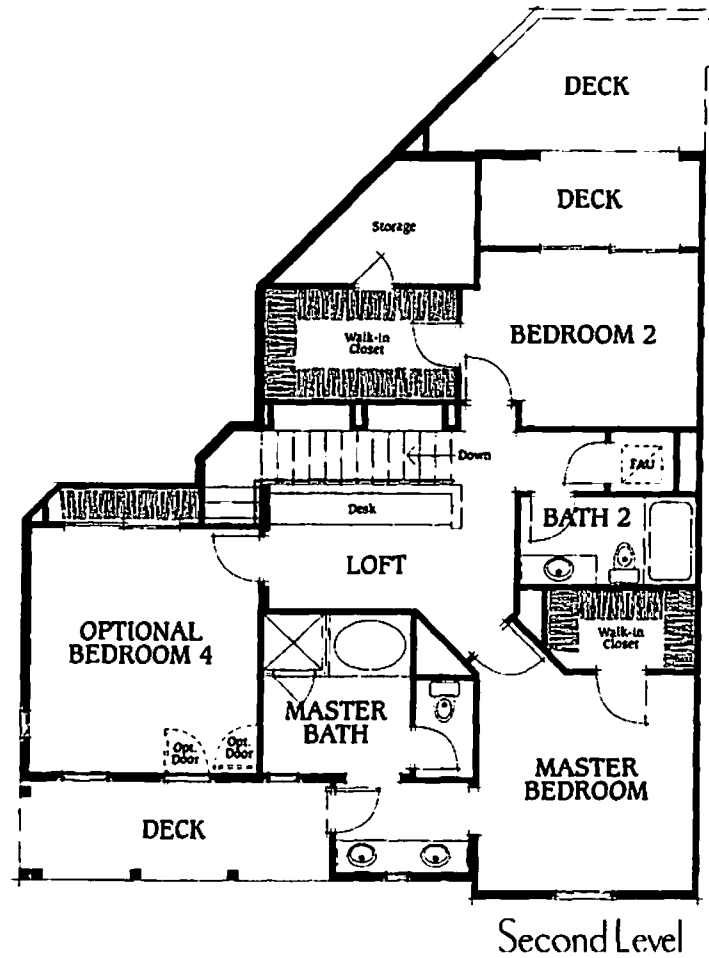

TRACT: (CASA) Casalon MODEL: B A1 Harmony Alternate - 1825 Sq.Ft. Sq.Ft. (Approx)
 Copyright ©The Inside Tract™ - All rights reserved.

Floor plans are preliminary. Renderings are an artist's conception only. Windows, walls, porches, decks, doors and entries may vary per elevation and lot location.