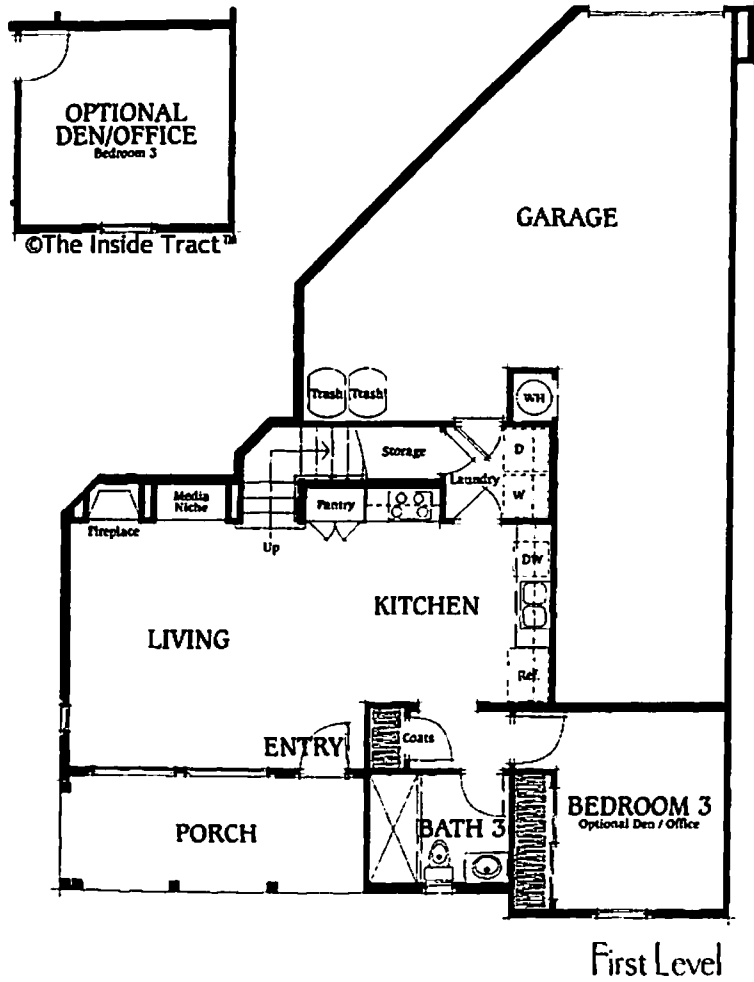

TRACT: (CASA) Casalon MODEL: B A1 Harmony Alternate - 1825 Sq.Ft. Sq.Ft. (Approx)
 Copyright ©The Inside Tract™ - All rights reserved.

Floor plans are preliminary. Renderings are an artist's conception only. Windows, walls, porches, decks, doors and entries may vary per elevation and lot location.