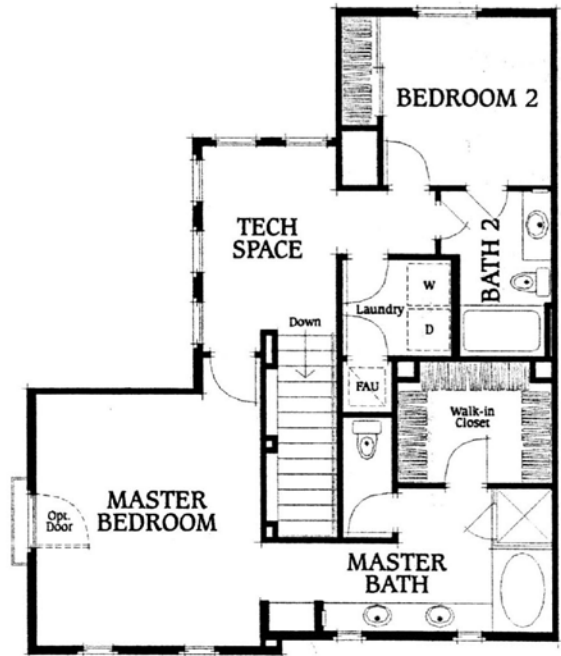

EIGHT

Residence D1

2 Story

Approx. 1,749 Sq. Ft.

3 Bedrooms

3 Baths

2 Car Garage

First Level

Second Level