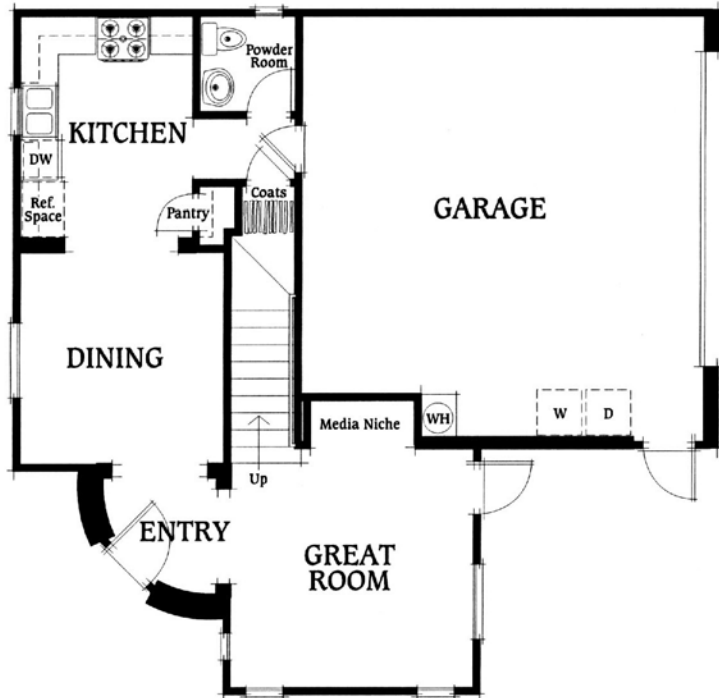

Residence Three

APPROXIMATELY 1,275 SQUARE FEET

3 BEDROOMS • 2 1/2 BATHS • TWO CAR GARAGE

OPTIONS: LOFT IN LIEU OF BEDROOM 3

FIRST FLOOR
Walls, Windows, Porches, & Decks
Vary Per Elevation & Lot Location

SECOND FLOOR