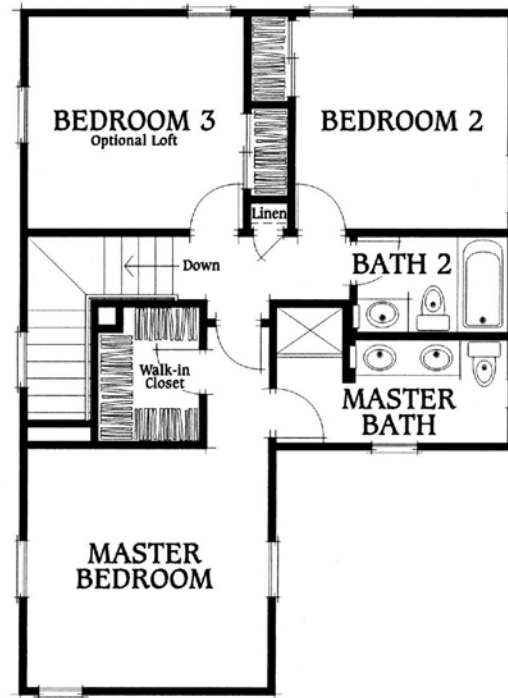

Residence Three

APPROXIMATELY 1,275 SQUARE FEET

3 BEDROOMS • 2 1/2 BATHS • TWO CAR GARAGE

OPTIONS: LOFT IN LIEU OF BEDROOM 3

FIRST FLOOR
Walls, Windows, Porches, & Decks
Vary Per Elevation & Lot Location

SECOND FLOOR