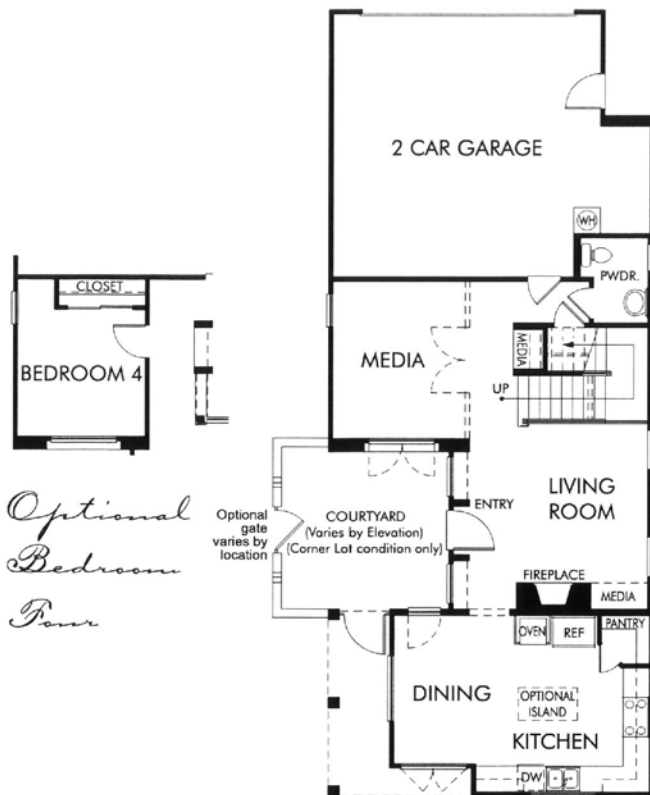

residence two

Approximately 1,840 Square Feet

Two-Story

Three Bedrooms

Two and One-Half Baths

Media Room

Loft

Two-Car Garage

*Optional
Bedroom
Four*

*Optional
Bath Three*

First Floorplan

OPTIONAL:
Bedroom Four in Lieu of Media Room

Second Floorplan