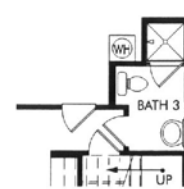

residence two

Approximately 1,840 Square Feet

Two-Story

Three Bedrooms

Two and One-Half Baths

Media Room

Loft

Two-Car Garage

*Optional
Bedroom
Four*

*Optional
Bath Three*

First Floorplan

OPTIONAL:
Bedroom Four in Lieu of Media Room

Second Floorplan