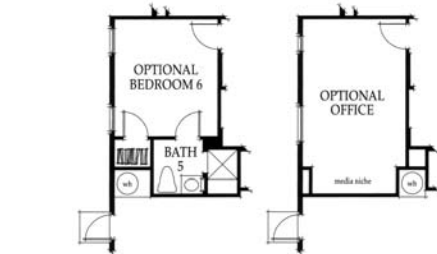

APPROXIMATELY 3,546 TO 3,792 SQUARE FEET

5 TO 6 BEDROOMS • 4.5 TO 5.5 BATHS • FAMILY ROOM • MASTER BEDROOM RETREAT
OPTIONAL OFFICE • 2-CAR GARAGE PLUS STORAGE

RESIDENCE 2 TWO

FIRST FLOOR